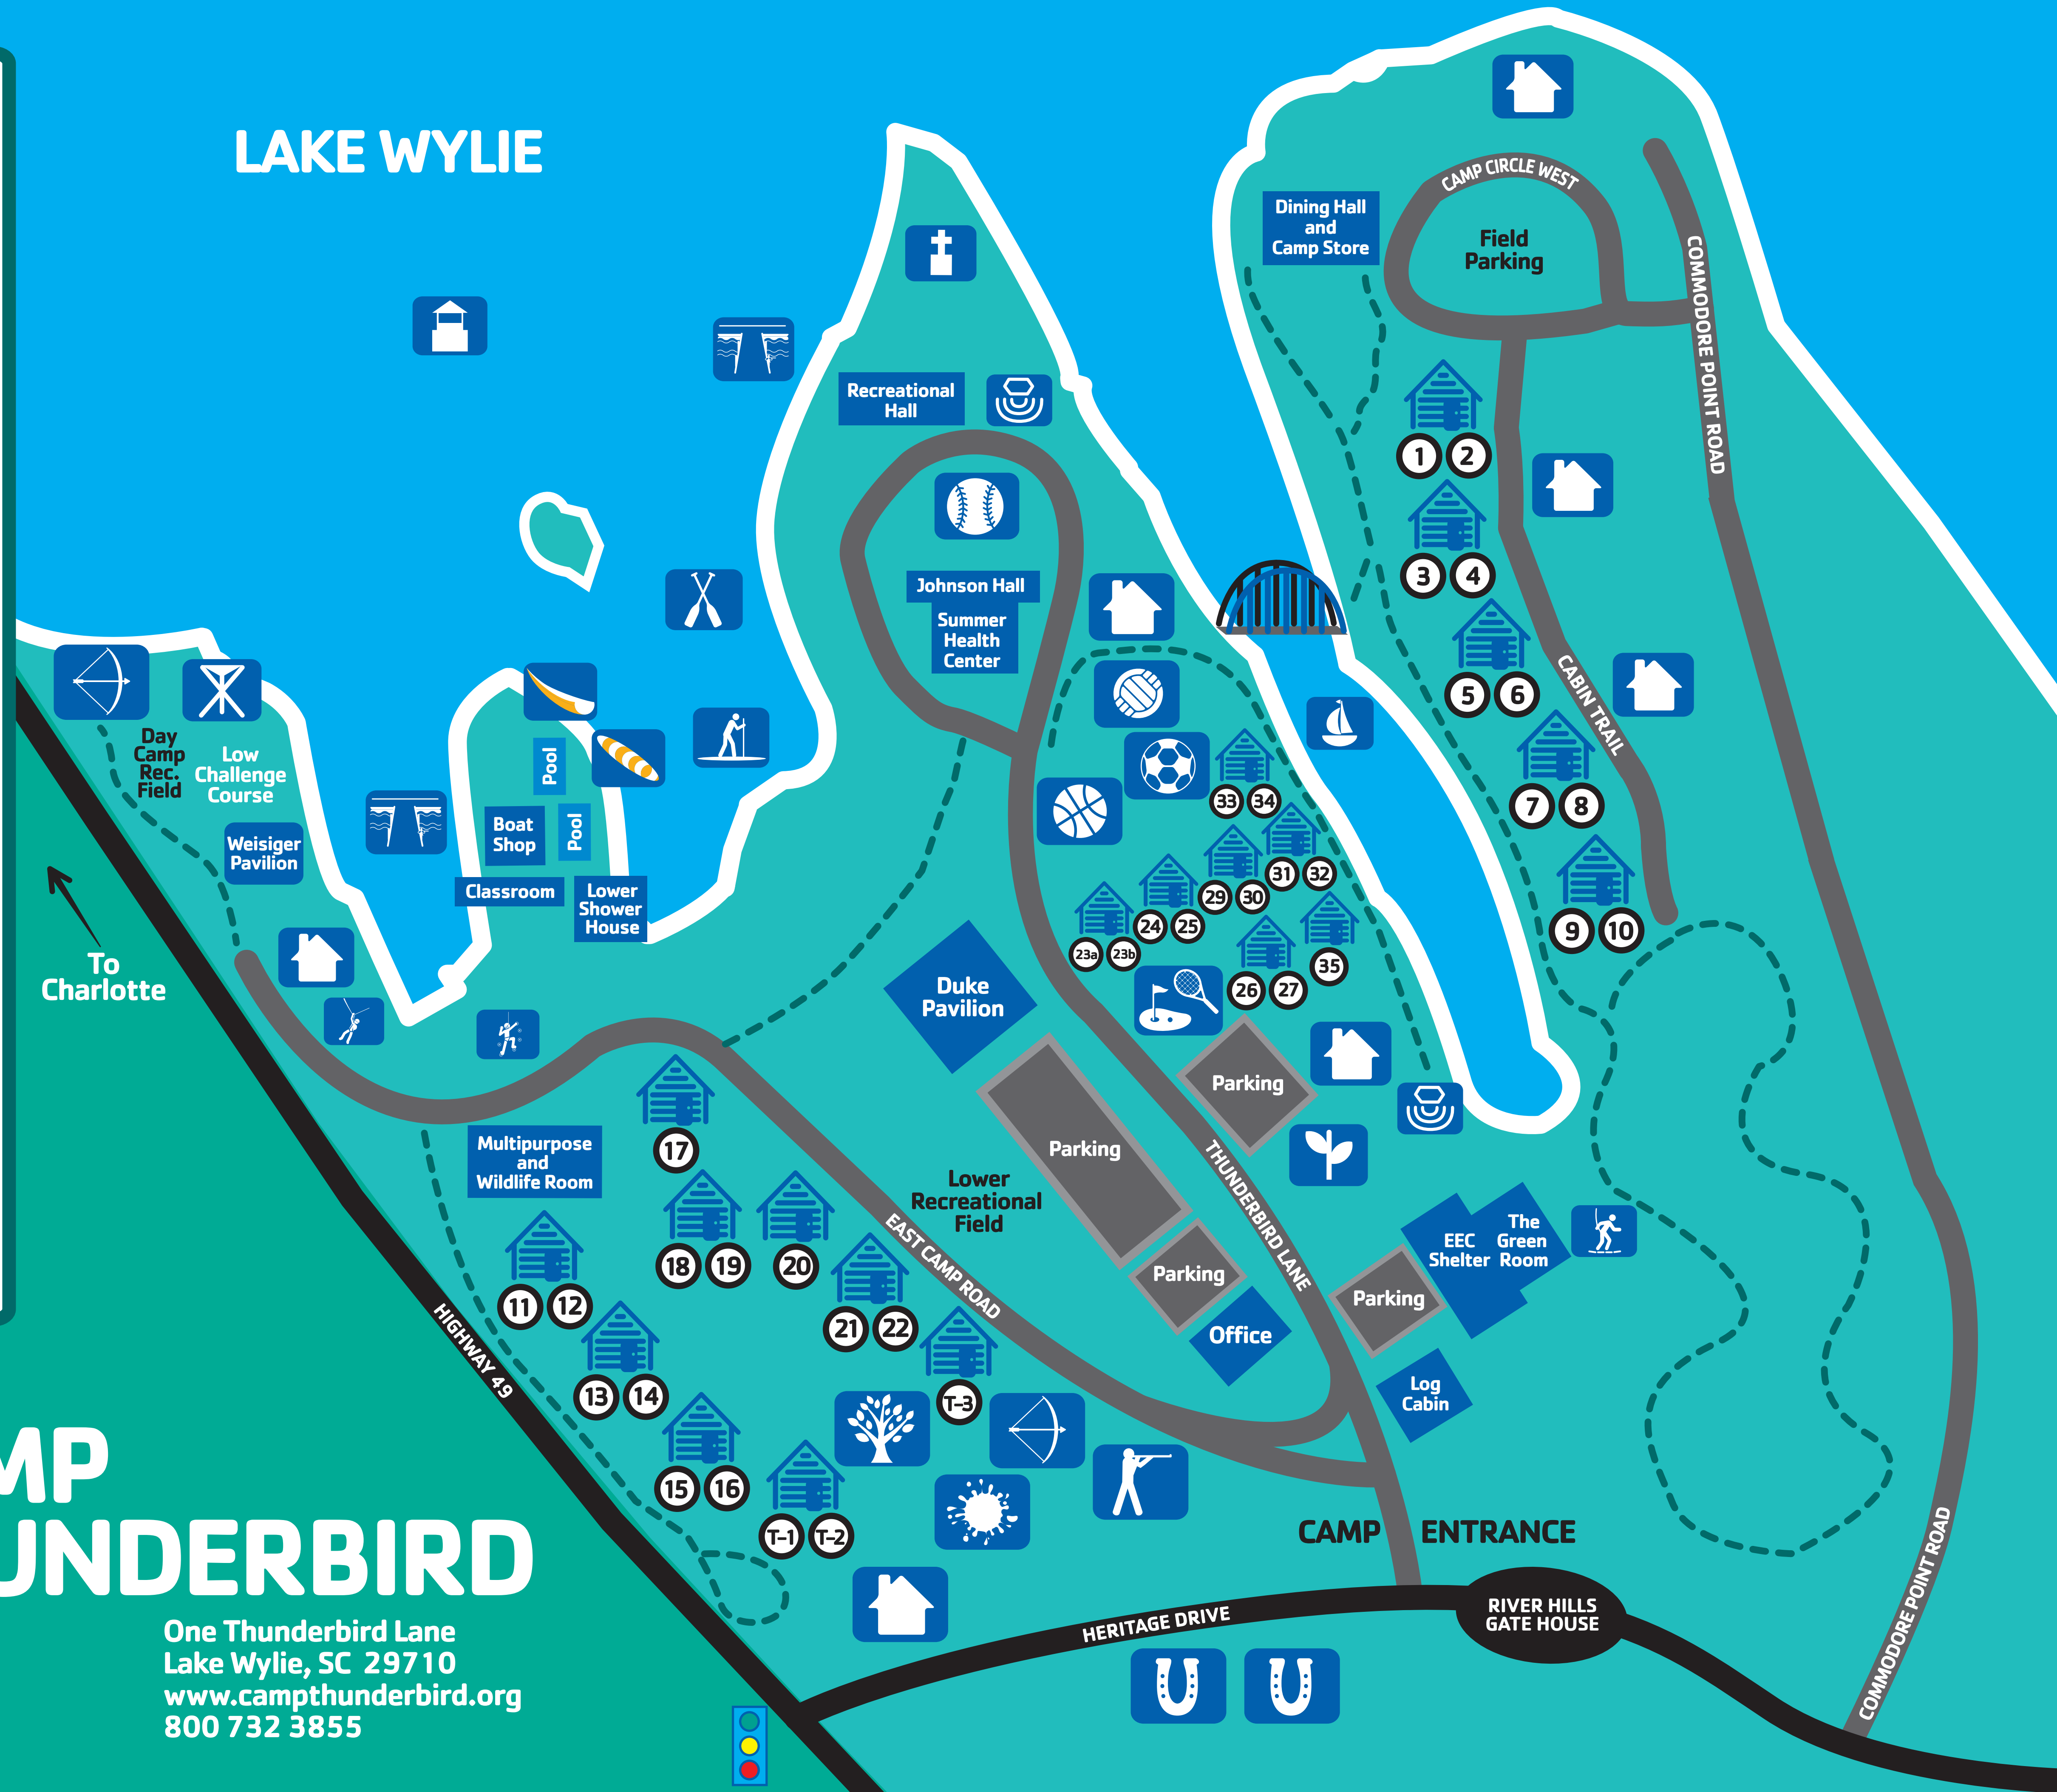

LEGEND:

-  Adventure Tree Climbing
-  Aerial Adventure Course
-  Alpine Tower
-  Amphitheatre
-  Archery
-  Baseball Field
-  Basketball Courts
-  Blob
-  Cabin
-  Chapel
-  Climbing Wall
-  Dock
-  Garden
-  Kayaking/Canoeing
-  Paddle Boards
-  Paintball
-  Private Residences
-  Putt-putt Golf
-  Riflery
-  Sailing
-  Sand Volleyball
-  Soccer
-  Wake Sports Tower
-  Stables
-  Tennis Courts
-  Wet Wylie
-  Zipline

LAKE WYLIE

the Y ^{YMCA} CAMP THUNDERBIRD

One Thunderbird Lane
 Lake Wylie, SC 29710
www.campthunderbird.org
 800 732 3855